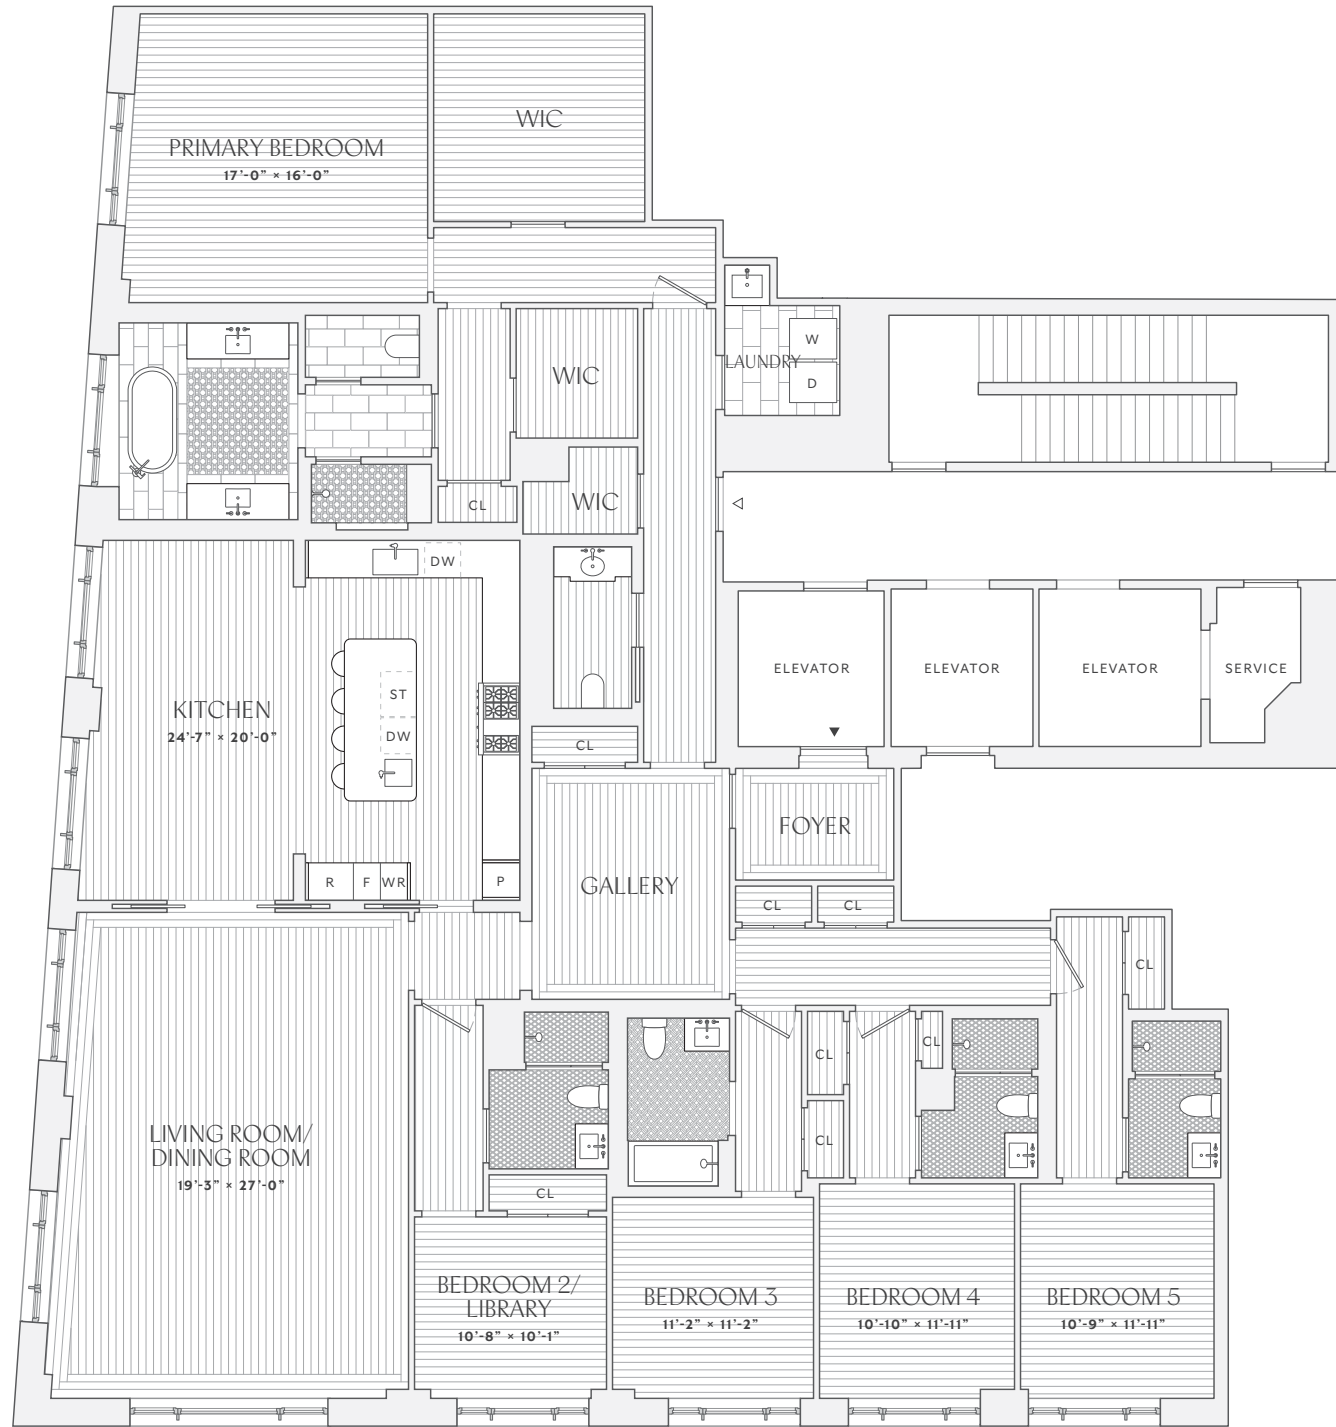

THE HENRY

211 WEST 84TH

RESIDENCE 10-14 WEST

5 BEDROOMS
5 BATHROOMS
POWDER ROOM

3,811 INTERIOR SQ FT

211 WEST 84TH STREET, NEW YORK, NY 212 380 8484

THEHENRY-UWS.COM

The complete offering terms are in an offering plan available from the Sponsor. File No. CD23-0137. All dimensions are approximate and subject to normal construction variances and tolerances. Square footage exceeds the usable floor area. Sponsor reserves the right to make changes in accordance with the terms of the Offering Plan. Plans and dimensions may contain minor variations from floor to floor. Equal Housing Opportunity.