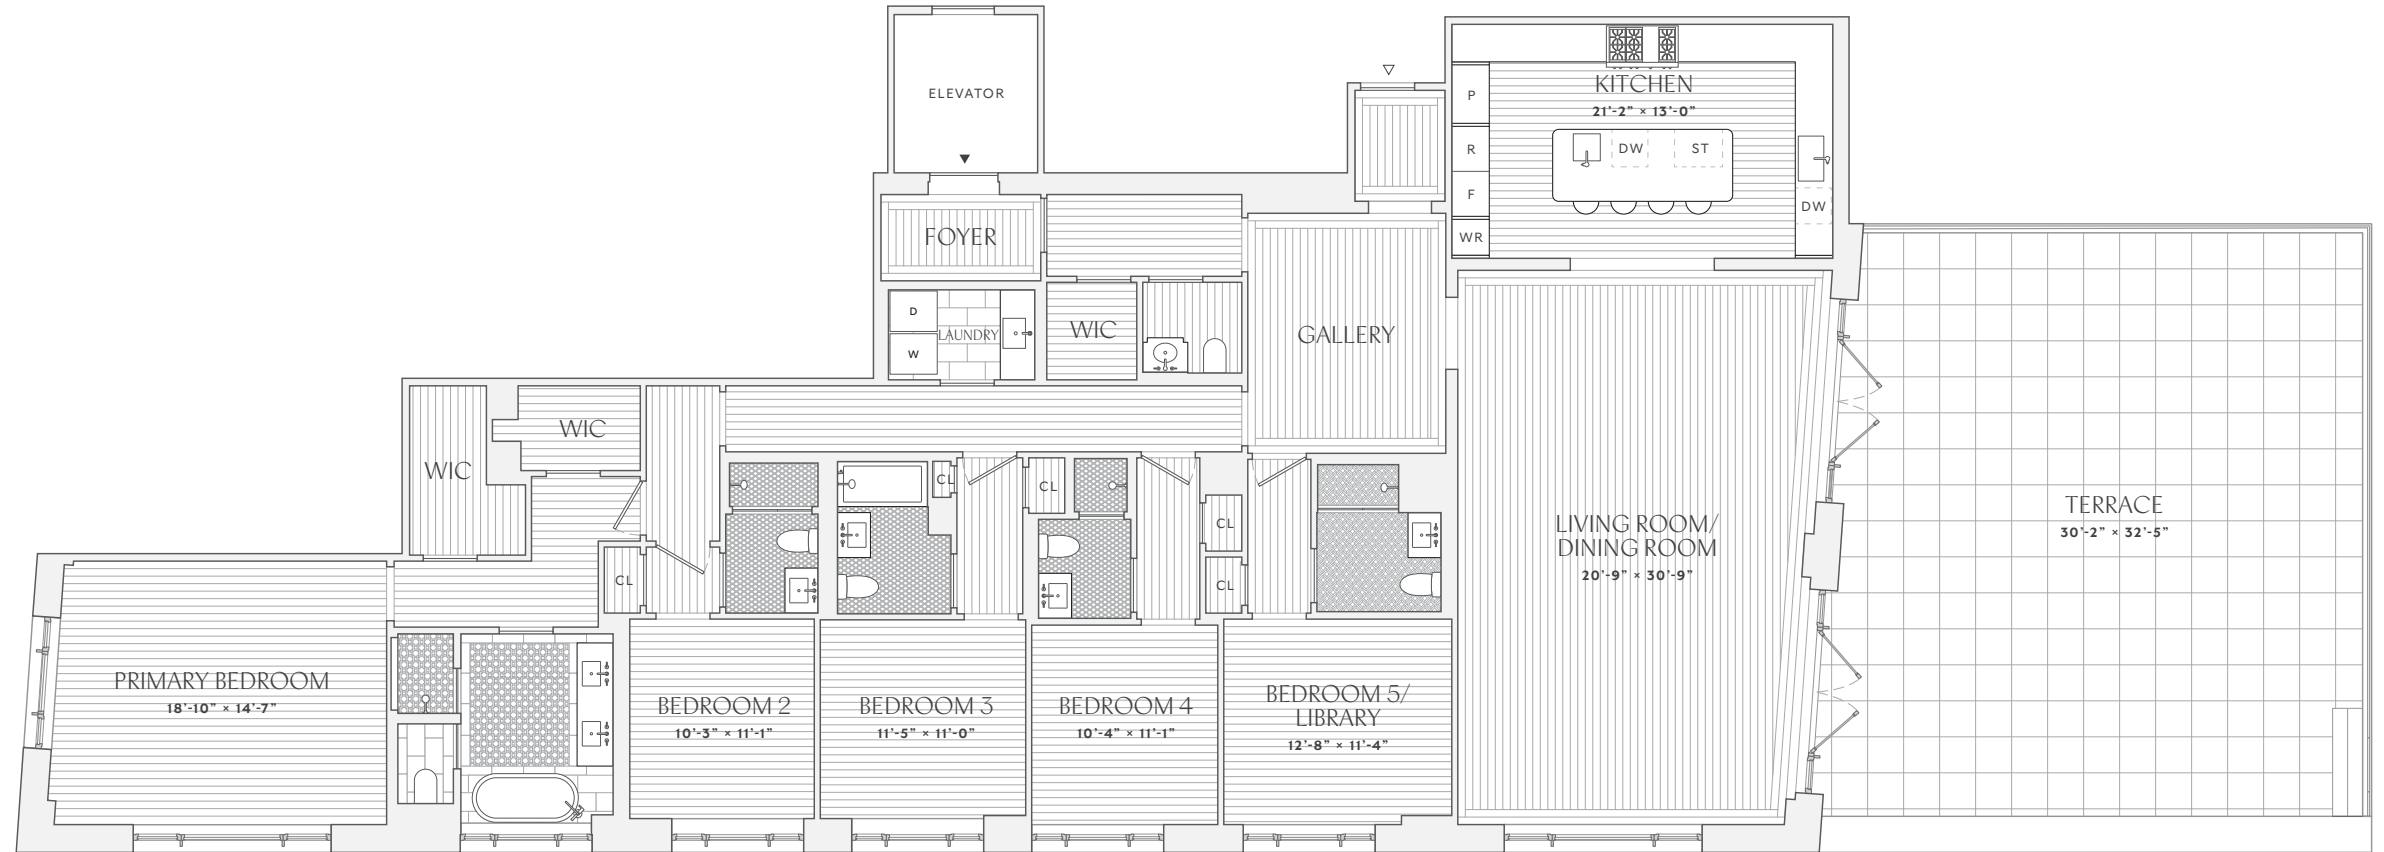

THE HENRY

211 WEST 84TH

RESIDENCE 9A

5 BEDROOMS
5 BATHROOMS
POWDER ROOM

3,276 INTERIOR SQ FT
1,013 EXTERIOR SQ FT

211 WEST 84TH STREET, NEW YORK, NY 212 380 8484

THEHENRY-UWS.COM

The complete offering terms are in an offering plan available from the Sponsor. File No. CD23-0137. All dimensions are approximate and subject to normal construction variances and tolerances. Square footage exceeds the usable floor area. Sponsor reserves the right to make changes in accordance with the terms of the Offering Plan. Plans and dimensions may contain minor variations from floor to floor. Equal Housing Opportunity.