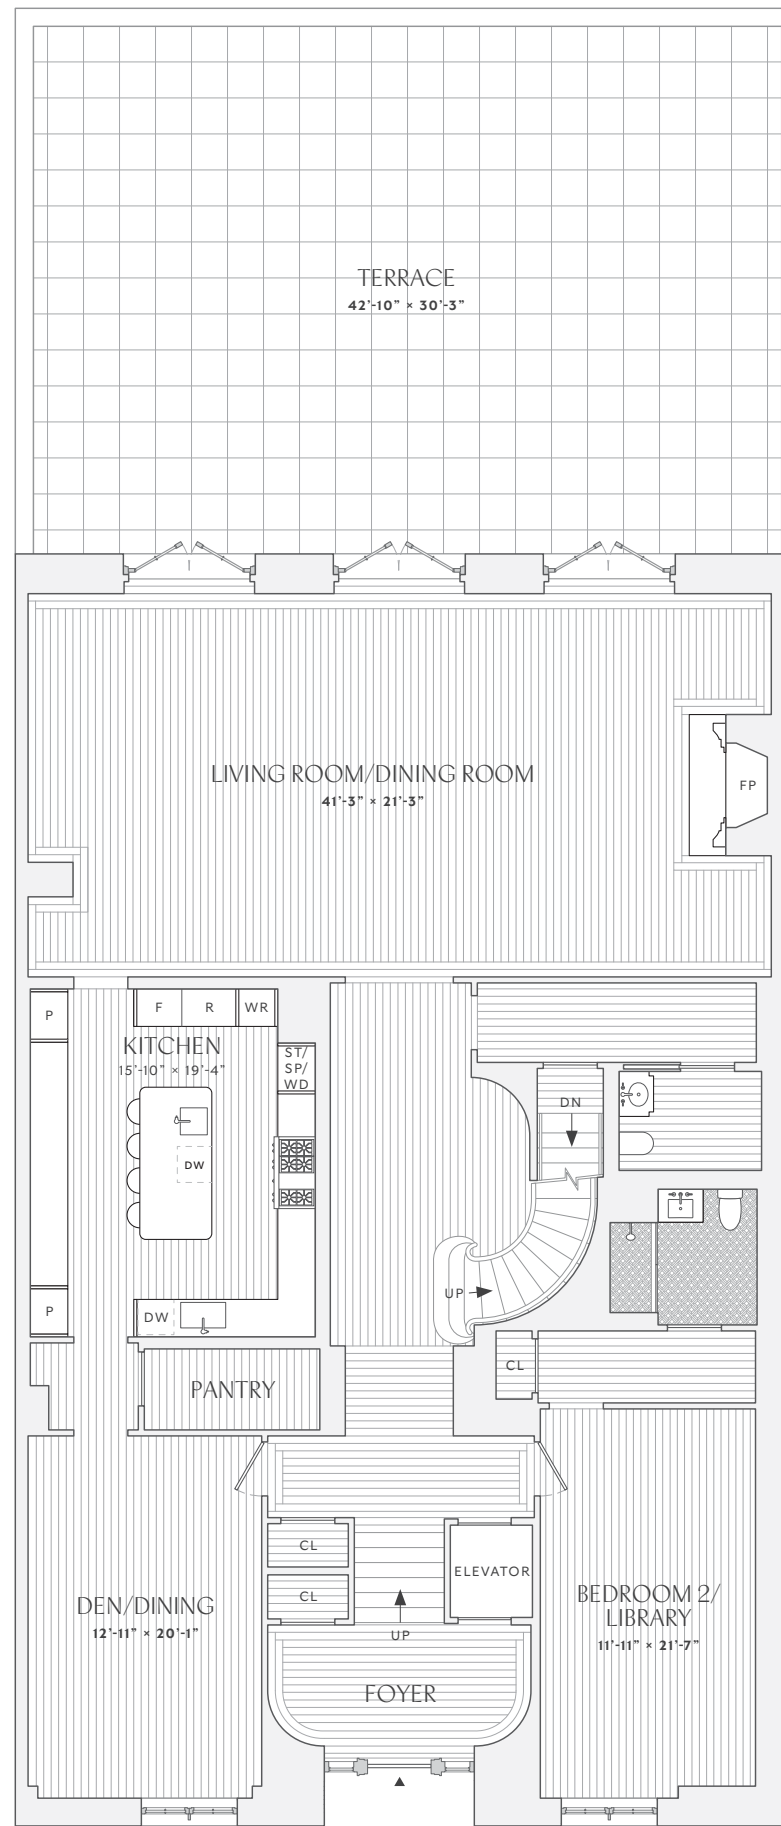

## TOWNHOUSE EAST

LOWER LEVEL

6 BEDROOMS  
6 BATHROOMS  
2 POWDER ROOMS

7,733 INTERIOR SQ FT  
1,298 EXTERIOR SQ FT

0' 1' 4' 8'  
3/32"=1'

211 WEST 84TH STREET, NEW YORK, NY 212 380 8484

THEHENRY-UWS.COM

The complete offering terms are in an offering plan available from the Sponsor. File No. CD23-0137. All dimensions are approximate and subject to normal construction variances and tolerances. Square footage exceeds the usable floor area. Sponsor reserves the right to make changes in accordance with the terms of the Offering Plan. Plans and dimensions may contain minor variations from floor to floor. Equal Housing Opportunity.

## TOWNHOUSE EAST

MAIN LEVEL

6 BEDROOMS  
6 BATHROOMS  
2 POWDER ROOMS

7,733 INTERIOR SQ FT  
1,298 EXTERIOR SQ FT

0' 1' 4' 8'  
3/32"=1'

211 WEST 84TH STREET, NEW YORK, NY 212 380 8484

The complete offering terms are in an offering plan available from the Sponsor. File No. CD23-0137. All dimensions are approximate and subject to normal construction variances and tolerances. Square footage exceeds the usable floor area. Sponsor reserves the right to make changes in accordance with the terms of the Offering Plan. Plans and dimensions may contain minor variations from floor to floor. Equal Housing Opportunity.