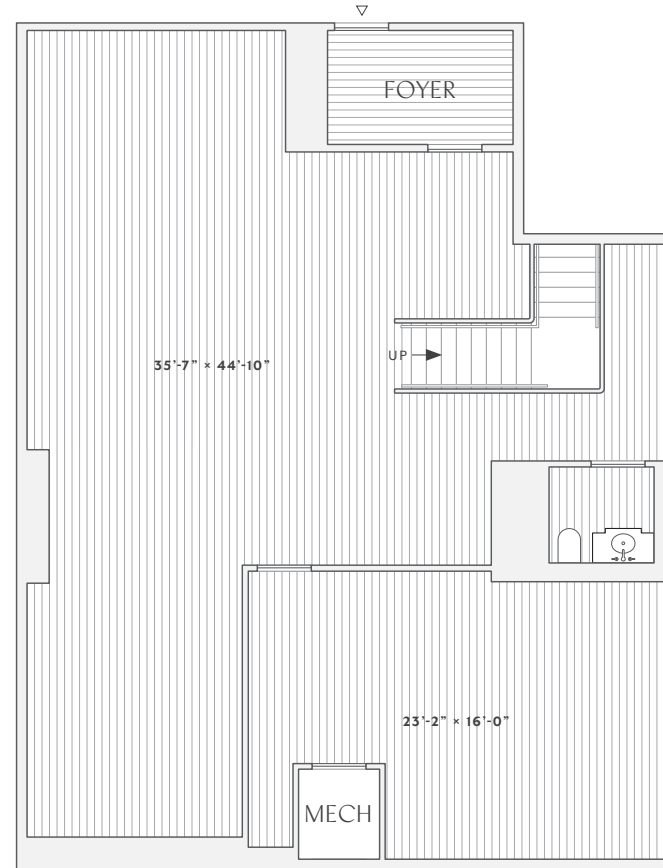

## TOWNHOUSE EAST

LOWER LEVEL

6 BEDROOMS  
6 BATHROOMS  
2 POWDER ROOMS

7,733 INTERIOR SQ FT  
1,298 EXTERIOR SQ FT

0' 1' 4' 8'  
3/32"=1'

211 WEST 84TH STREET, NEW YORK, NY 212 380 8484

THEHENRY-UWS.COM

The complete offering terms are in an offering plan available from the Sponsor. File No. CD23-0137. All dimensions are approximate and subject to normal construction variances and tolerances. Square footage exceeds the usable floor area. Sponsor reserves the right to make changes in accordance with the terms of the Offering Plan. Plans and dimensions may contain minor variations from floor to floor. Equal Housing Opportunity.

## TOWNHOUSE EAST

MAIN LEVEL

6 BEDROOMS  
6 BATHROOMS  
2 POWDER ROOMS

7,733 INTERIOR SQ FT  
1,298 EXTERIOR SQ FT

0' 1' 4' 8'  
3/32"=1'

211 WEST 84TH STREET, NEW YORK, NY 212 380 8484

The complete offering terms are in an offering plan available from the Sponsor. File No. CD23-0137. All dimensions are approximate and subject to normal construction variances and tolerances. Square footage exceeds the usable floor area. Sponsor reserves the right to make changes in accordance with the terms of the Offering Plan. Plans and dimensions may contain minor variations from floor to floor. Equal Housing Opportunity.