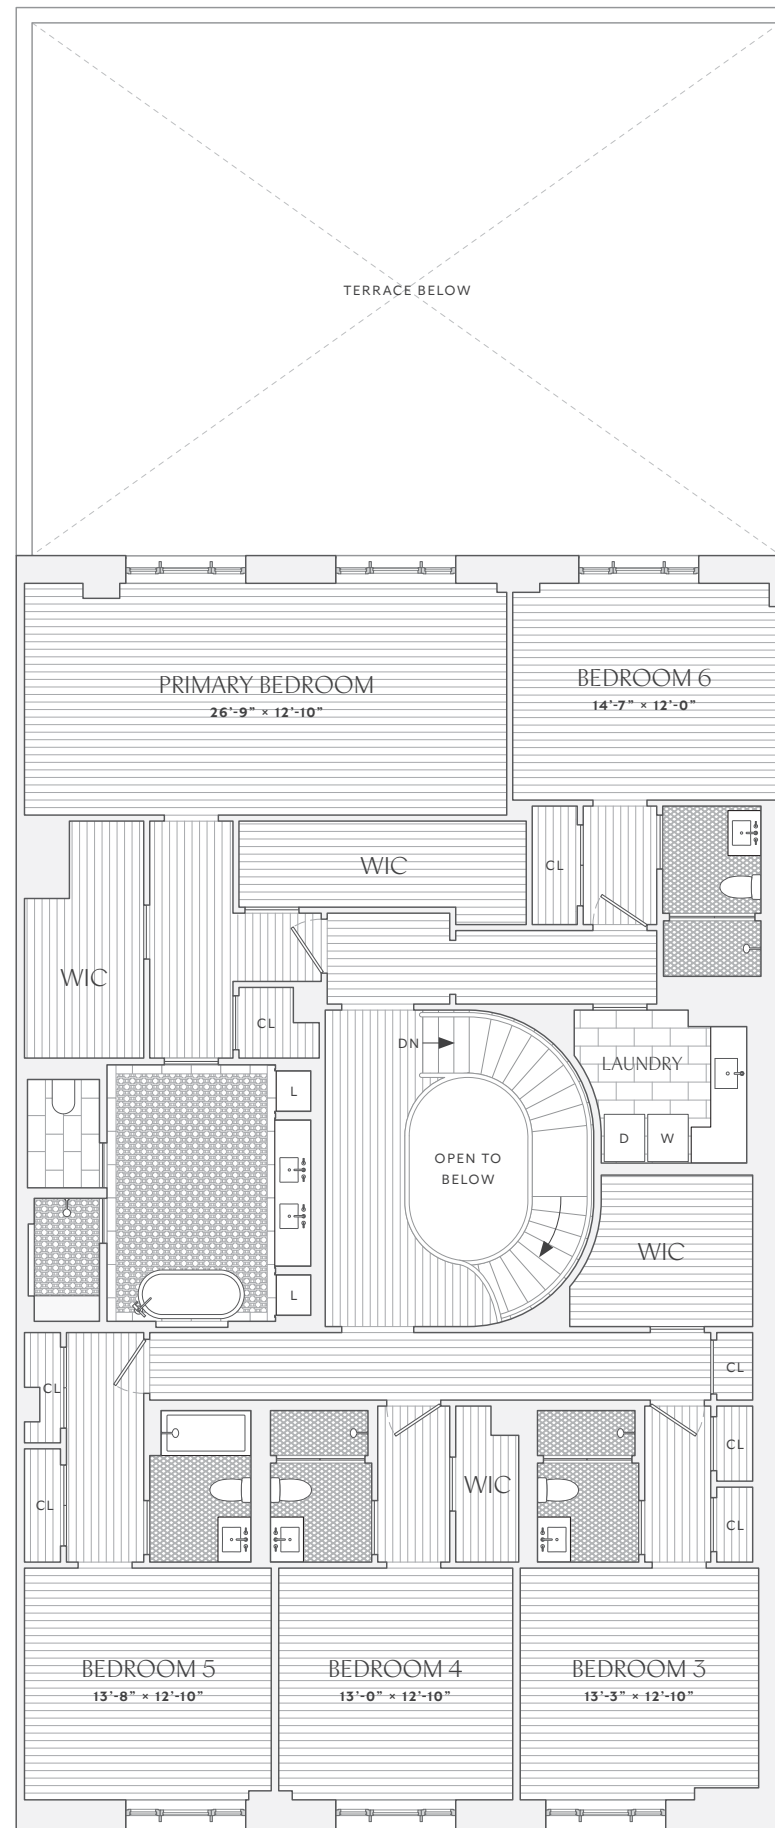

## TOWNHOUSE EAST

LOWER LEVEL

6 BEDROOMS  
6 BATHROOMS  
2 POWDER ROOMS

7,733 INTERIOR SQ FT  
1,298 EXTERIOR SQ FT

0' 1' 4' 8'  
3/32"=1'

211 WEST 84TH STREET, NEW YORK, NY 212 380 8484

THEHENRY-UWS.COM

The complete offering terms are in an offering plan available from the Sponsor. File No. CD23-0137. All dimensions are approximate and subject to normal construction variances and tolerances. Square footage exceeds the usable floor area. Sponsor reserves the right to make changes in accordance with the terms of the Offering Plan. Plans and dimensions may contain minor variations from floor to floor. Equal Housing Opportunity.

## TOWNHOUSE EAST

MAIN LEVEL

6 BEDROOMS  
6 BATHROOMS  
2 POWDER ROOMS

7,733 INTERIOR SQ FT  
1,298 EXTERIOR SQ FT

0' 1' 4' 8'  
3/32"=1'

211 WEST 84TH STREET, NEW YORK, NY 212 380 8484

The complete offering terms are in an offering plan available from the Sponsor. File No. CD23-0137. All dimensions are approximate and subject to normal construction variances and tolerances. Square footage exceeds the usable floor area. Sponsor reserves the right to make changes in accordance with the terms of the Offering Plan. Plans and dimensions may contain minor variations from floor to floor. Equal Housing Opportunity.

# THE HENRY

211 WEST 84TH

## TOWNHOUSE EAST

UPPER LEVEL

6 BEDROOMS  
6 BATHROOMS  
2 POWDER ROOMS

7,733 INTERIOR SQ FT  
1,298 EXTERIOR SQ FT

211 WEST 84TH STREET, NEW YORK, NY 212 380 8484

THEHENRY-UWS.COM

The complete offering terms are in an offering plan available from the Sponsor. File No. CD23-0137. All dimensions are approximate and subject to normal construction variances and tolerances. Square footage exceeds the usable floor area. Sponsor reserves the right to make changes in accordance with the terms of the Offering Plan. Plans and dimensions may contain minor variations from floor to floor. Equal Housing Opportunity.