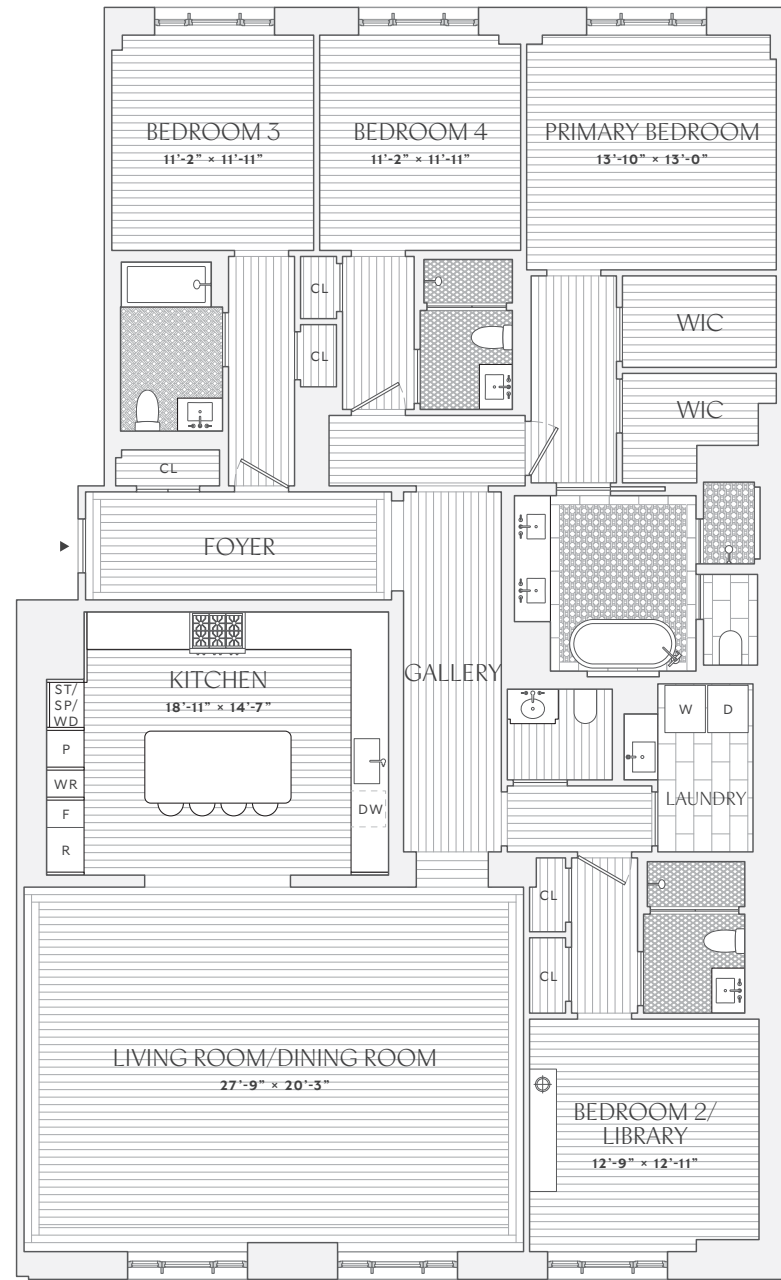

THE HENRY

211 WEST 84TH

RESIDENCE 6D

4 BEDROOMS
4 BATHROOMS
POWDER ROOM

2,842 INTERIOR SQ FT

BROADWAY

WEST 84TH STREET

3/32"=1'

211 WEST 84TH STREET, NEW YORK, NY 212 380 8484

THEHENRY-UWS.COM

The complete offering terms are in an offering plan available from the Sponsor. File No. CD23-0137. All dimensions are approximate and subject to normal construction variances and tolerances. Square footage exceeds the usable floor area. Sponsor reserves the right to make changes in accordance with the terms of the Offering Plan. Plans and dimensions may contain minor variations from floor to floor. Equal Housing Opportunity.