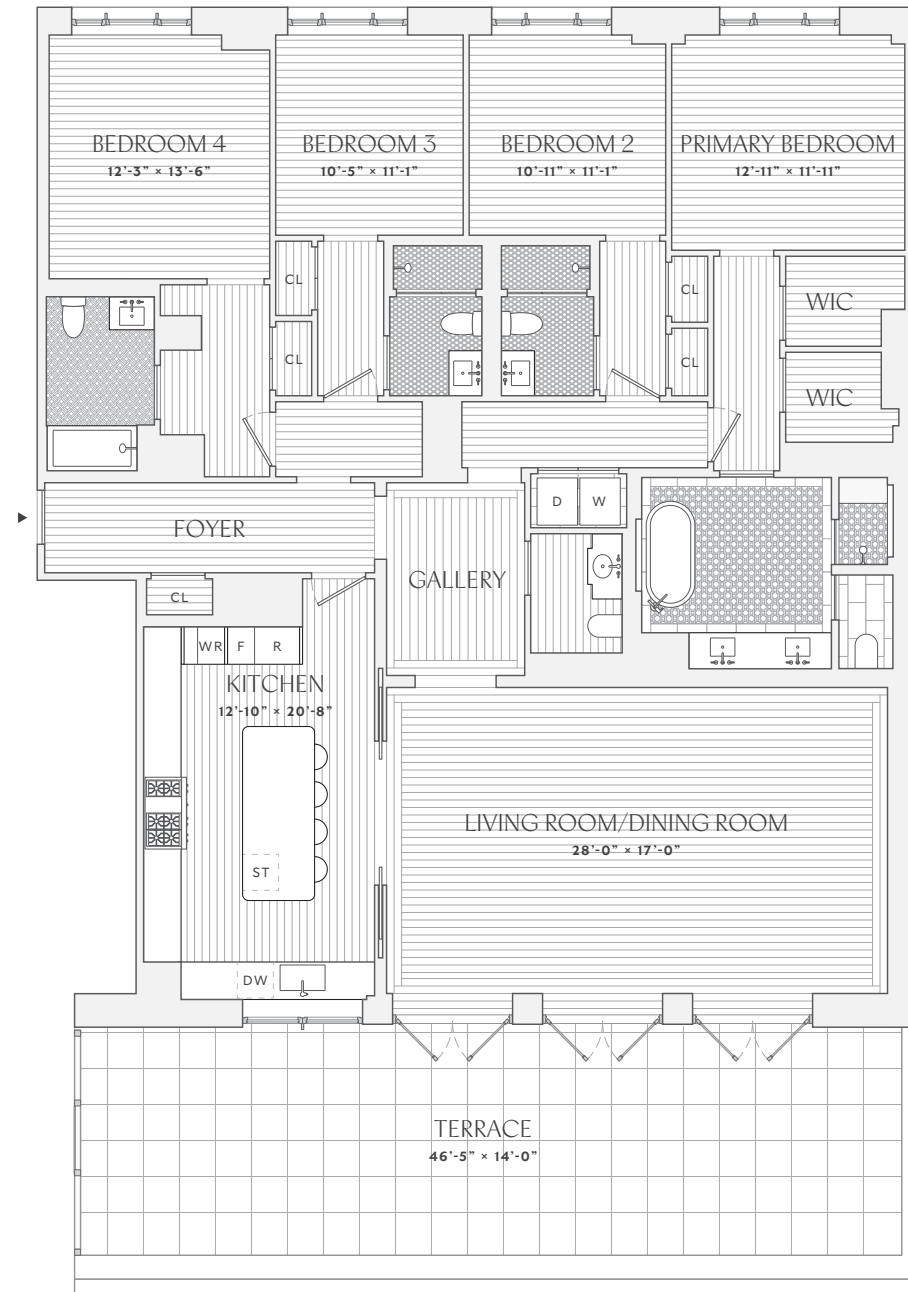

THE HENRY

211 WEST 84TH

RESIDENCE 8D

4 BEDROOMS
4 BATHROOMS
POWDER ROOM

2,642 INTERIOR SQ FT
649 EXTERIOR SQ FT

WEST 84TH STREET

211 WEST 84TH STREET, NEW YORK, NY 212 380 8484

THEHENRY-UWS.COM

The complete offering terms are in an offering plan available from the Sponsor. File No. CD23-0137. All dimensions are approximate and subject to normal construction variances and tolerances. Square footage exceeds the usable floor area. Sponsor reserves the right to make changes in accordance with the terms of the Offering Plan. Plans and dimensions may contain minor variations from floor to floor. Equal Housing Opportunity.