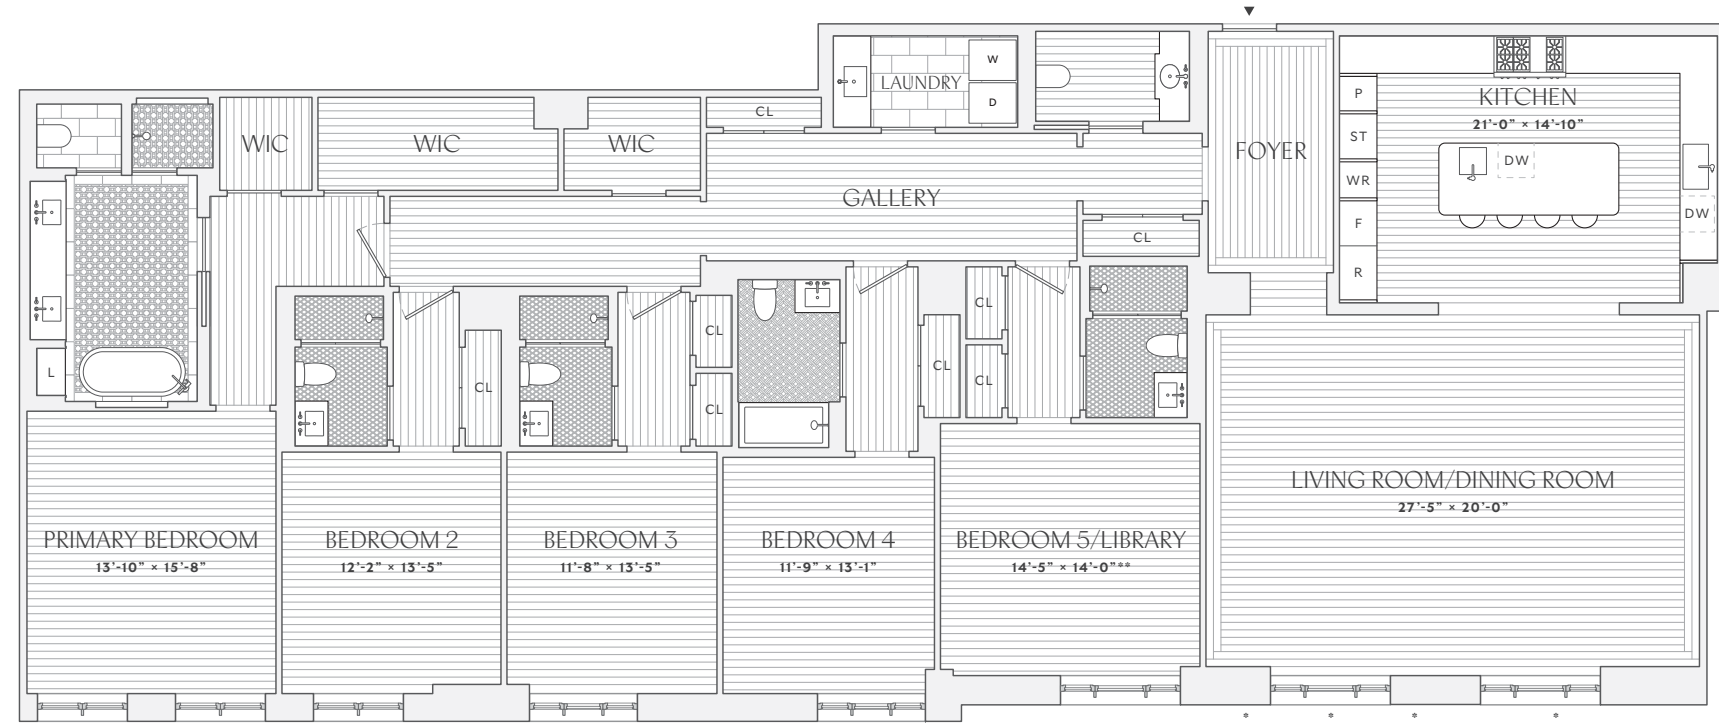

# THE HENRY

211 WEST 84TH

## RESIDENCE 5-7C

5 BEDROOMS  
5 BATHROOMS  
POWDER ROOM

3,409 INTERIOR SQ FT

*\*Window configuration in Residence 7C*  
*\*\*Residence 7C dimensions: 13'-10" x 14'-0"*

WEST 84TH STREET

211 WEST 84TH STREET, NEW YORK, NY 212 380 8484

THEHENRY-UWS.COM

The complete offering terms are in an offering plan available from the Sponsor. File No. CD23-0137. All dimensions are approximate and subject to normal construction variances and tolerances. Square footage exceeds the usable floor area. Sponsor reserves the right to make changes in accordance with the terms of the Offering Plan. Plans and dimensions may contain minor variations from floor to floor. Equal Housing Opportunity.