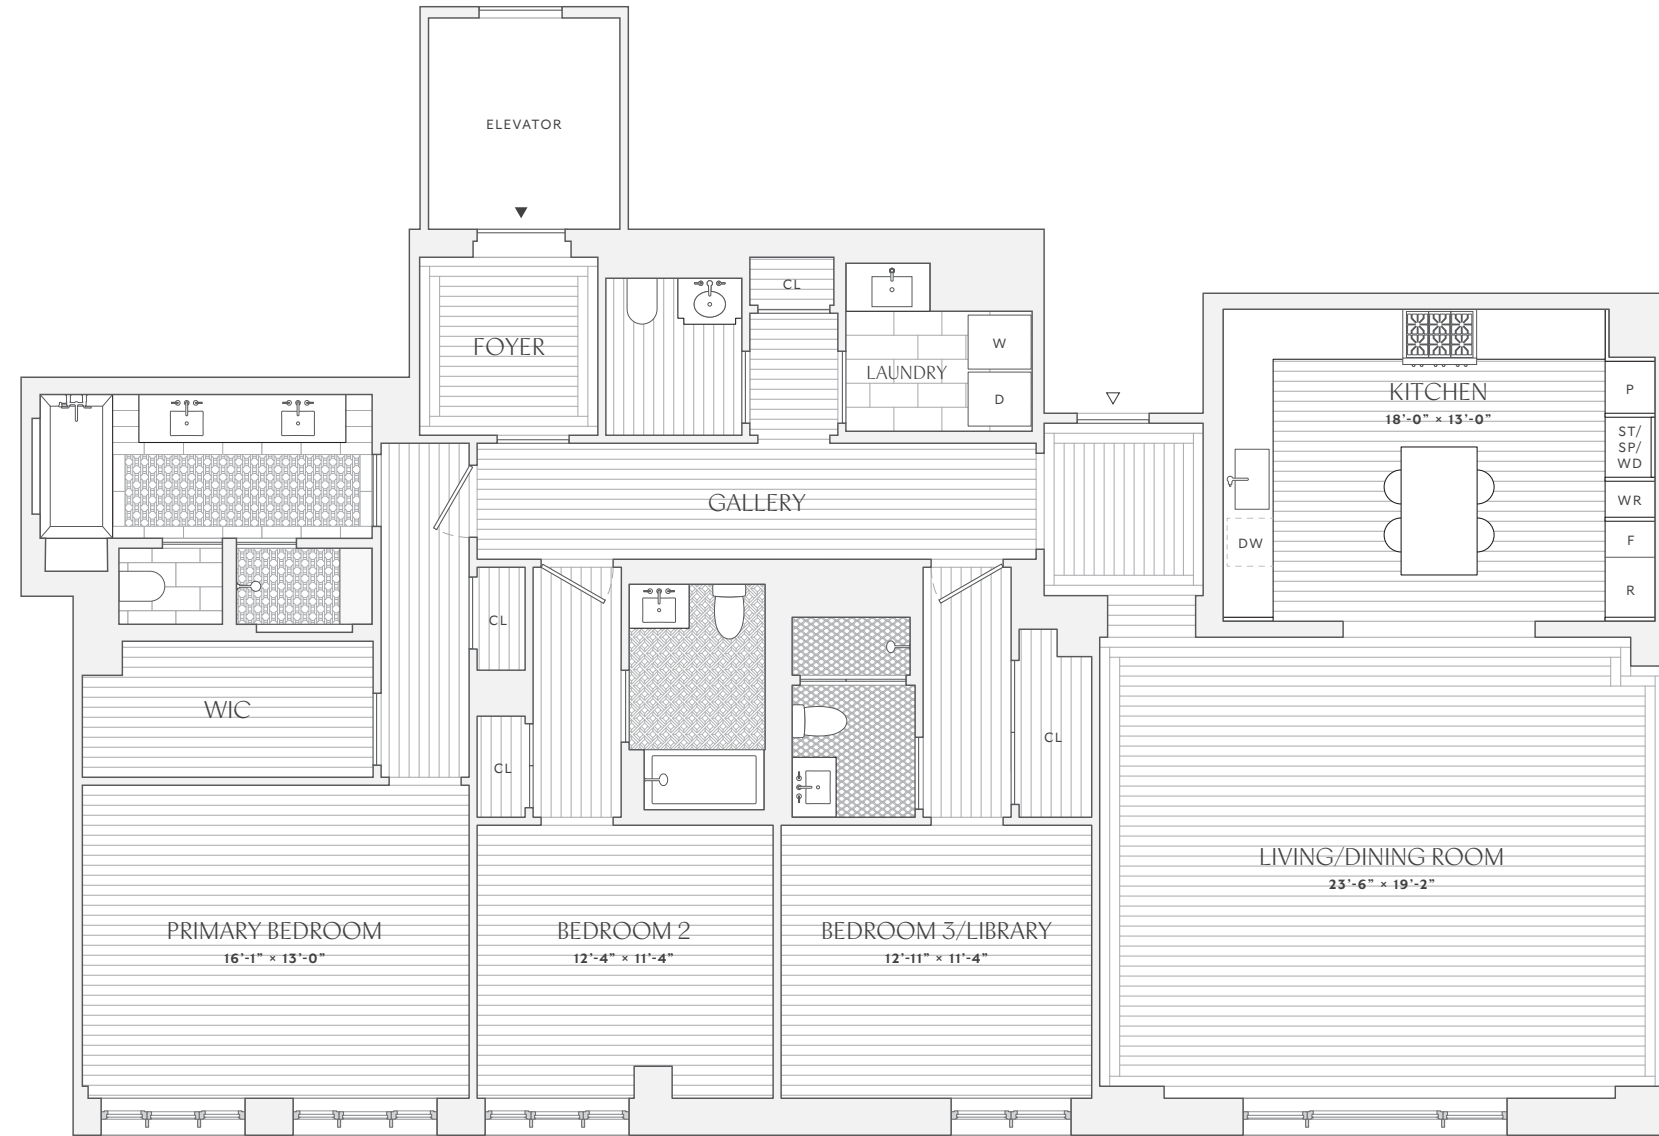

THE HENRY

211 WEST 84TH

RESIDENCE 6B

3 BEDROOMS
3 BATHROOMS
POWDER ROOM

2,300 INTERIOR SQ FT

WEST 84TH STREET

211 WEST 84TH STREET, NEW YORK, NY 212 380 8484

THEHENRY-UWS.COM

The complete offering terms are in an offering plan available from the Sponsor. File No. CD23-0137. All dimensions are approximate and subject to normal construction variances and tolerances. Square footage exceeds the usable floor area. Sponsor reserves the right to make changes in accordance with the terms of the Offering Plan. Plans and dimensions may contain minor variations from floor to floor. Equal Housing Opportunity.